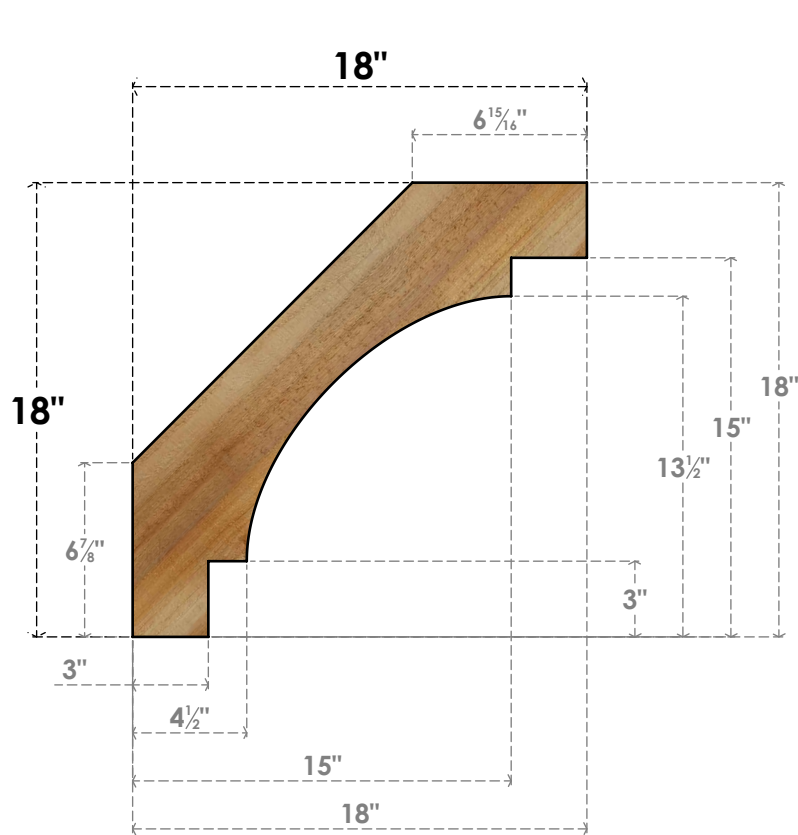

BRC06X18X18MRC00RWR

6"W X 18"D X 18"H MERCED ROUGH SAWN BRACE, WESTERN RED CEDAR

SIDE

FRONT

EKENA MILLWORK
 2300 WEST MAIN ST.
 CLARKSVILLE, TX 75426
 TOLL FREE: 866-607-0453
 WWW.EKENAMILLWORK.COM

NOTES

1. INSTALLATION TO BE COMPLETED IN ACCORDANCE WITH MANUFACTURER'S SPECIFICATIONS.
2. DRAWING MAY NOT BE TO SCALE
3. THIS DRAWING IS INTENDED FOR DESIGN AND PLANNING PURPOSES ONLY.
4. ALL INFORMATION CONTAINED HEREIN WAS CURRENT AT THE TIME OF DEVELOPMENT BUT MUST BE REVIEWED AND APPROVED BY THE PRODUCT MANUFACTURER TO BE CONSIDERED ACCURATE.
5. PRODUCTS ARE NOT KILN DRIED. THIS ITEM IS UNIQUE AND WILL CONTAIN THE NATURAL VARIATIONS THAT THE WOOD SPECIES OFFERS. THIS MAY RESULT IN VARIATIONS UP TO 1/4"