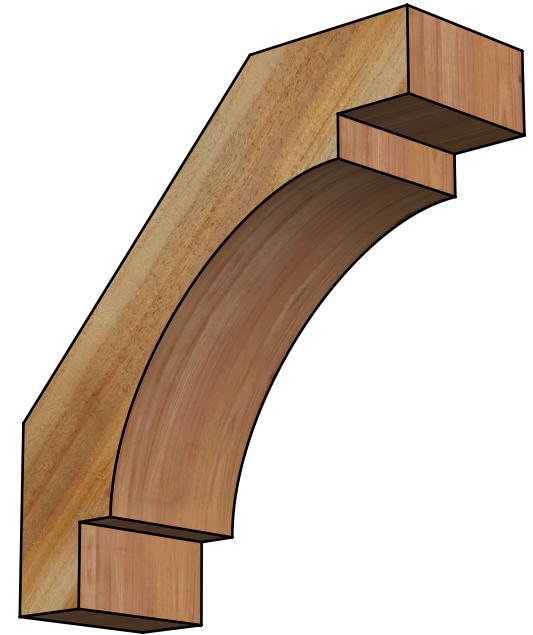

BRC06X18X18MRC00RWR

6"W X 18"D X 18"H MERCED ROUGH SAWN BRACE, WESTERN RED CEDAR

SIDE

FRONT

EKENA MILLWORK
 2300 WEST MAIN ST.
 CLARKSVILLE, TX 75426
 TOLL FREE: 866-607-0453
 WWW.EKENAMILLWORK.COM

NOTES

1. INSTALLATION TO BE COMPLETED IN ACCORDANCE WITH MANUFACTURER'S SPECIFICATIONS.
2. DRAWING MAY NOT BE TO SCALE
3. THIS DRAWING IS INTENDED FOR DESIGN AND PLANNING PURPOSES ONLY.
4. ALL INFORMATION CONTAINED HEREIN WAS CURRENT AT THE TIME OF DEVELOPMENT BUT MUST BE REVIEWED AND APPROVED BY THE PRODUCT MANUFACTURER TO BE CONSIDERED ACCURATE.
5. PRODUCTS ARE NOT KILN DRIED. THIS ITEM IS UNIQUE AND WILL CONTAIN THE NATURAL VARIATIONS THAT THE WOOD SPECIES OFFERS. THIS MAY RESULT IN VARIATIONS UP TO 1/4"