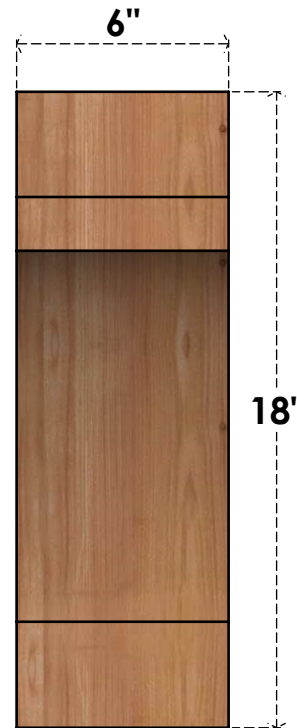

BRC06X18X18MRC00RWR

6"W X 18"D X 18"H MERCED ROUGH SAWN BRACE, WESTERN RED CEDAR

SIDE

FRONT

EKENA MILLWORK
 2300 WEST MAIN ST.
 CLARKSVILLE, TX 75426
 TOLL FREE: 866-607-0453
 WWW.EKENAMILLWORK.COM

NOTES

1. INSTALLATION TO BE COMPLETED IN ACCORDANCE WITH MANUFACTURER'S SPECIFICATIONS.
2. DRAWING MAY NOT BE TO SCALE
3. THIS DRAWING IS INTENDED FOR DESIGN AND PLANNING PURPOSES ONLY.
4. ALL INFORMATION CONTAINED HEREIN WAS CURRENT AT THE TIME OF DEVELOPMENT BUT MUST BE REVIEWED AND APPROVED BY THE PRODUCT MANUFACTURER TO BE CONSIDERED ACCURATE.
5. PRODUCTS ARE NOT KILN DRIED. THIS ITEM IS UNIQUE AND WILL CONTAIN THE NATURAL VARIATIONS THAT THE WOOD SPECIES OFFERS. THIS MAY RESULT IN VARIATIONS UP TO 1/4"